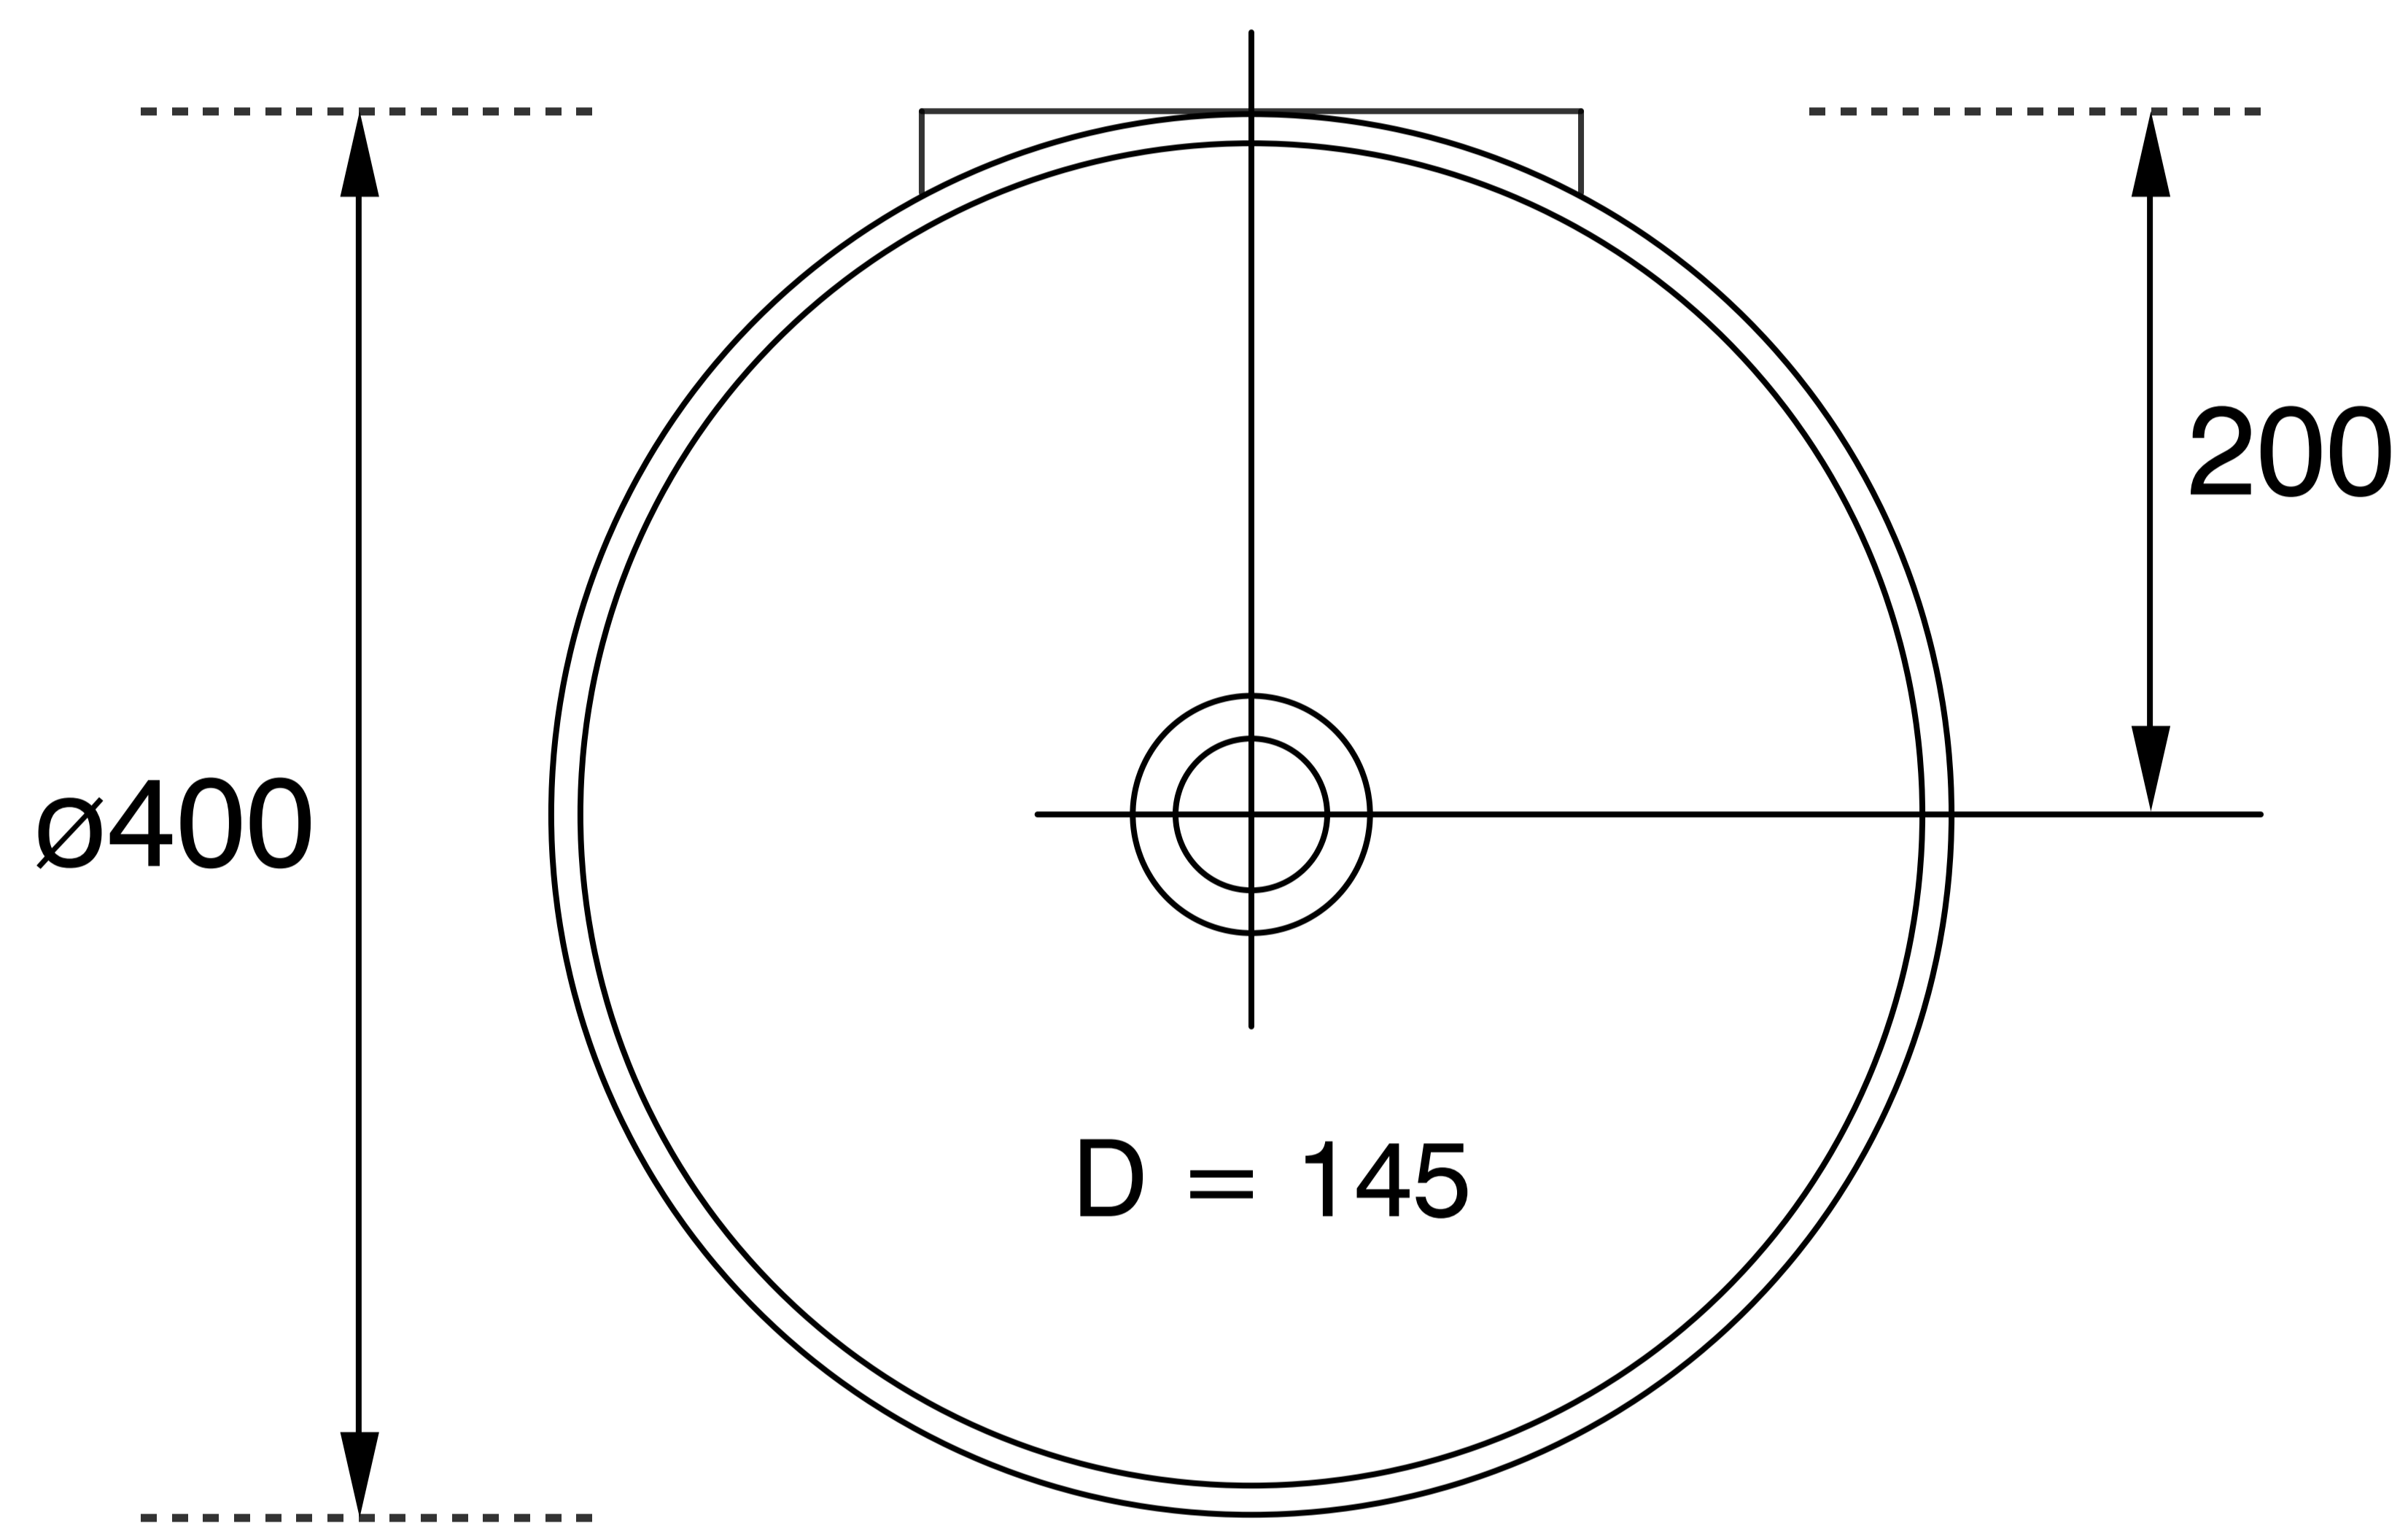

Wall/Table Mounted

Product Code : 1950

Technical Drawing

All dimension are in **mm**